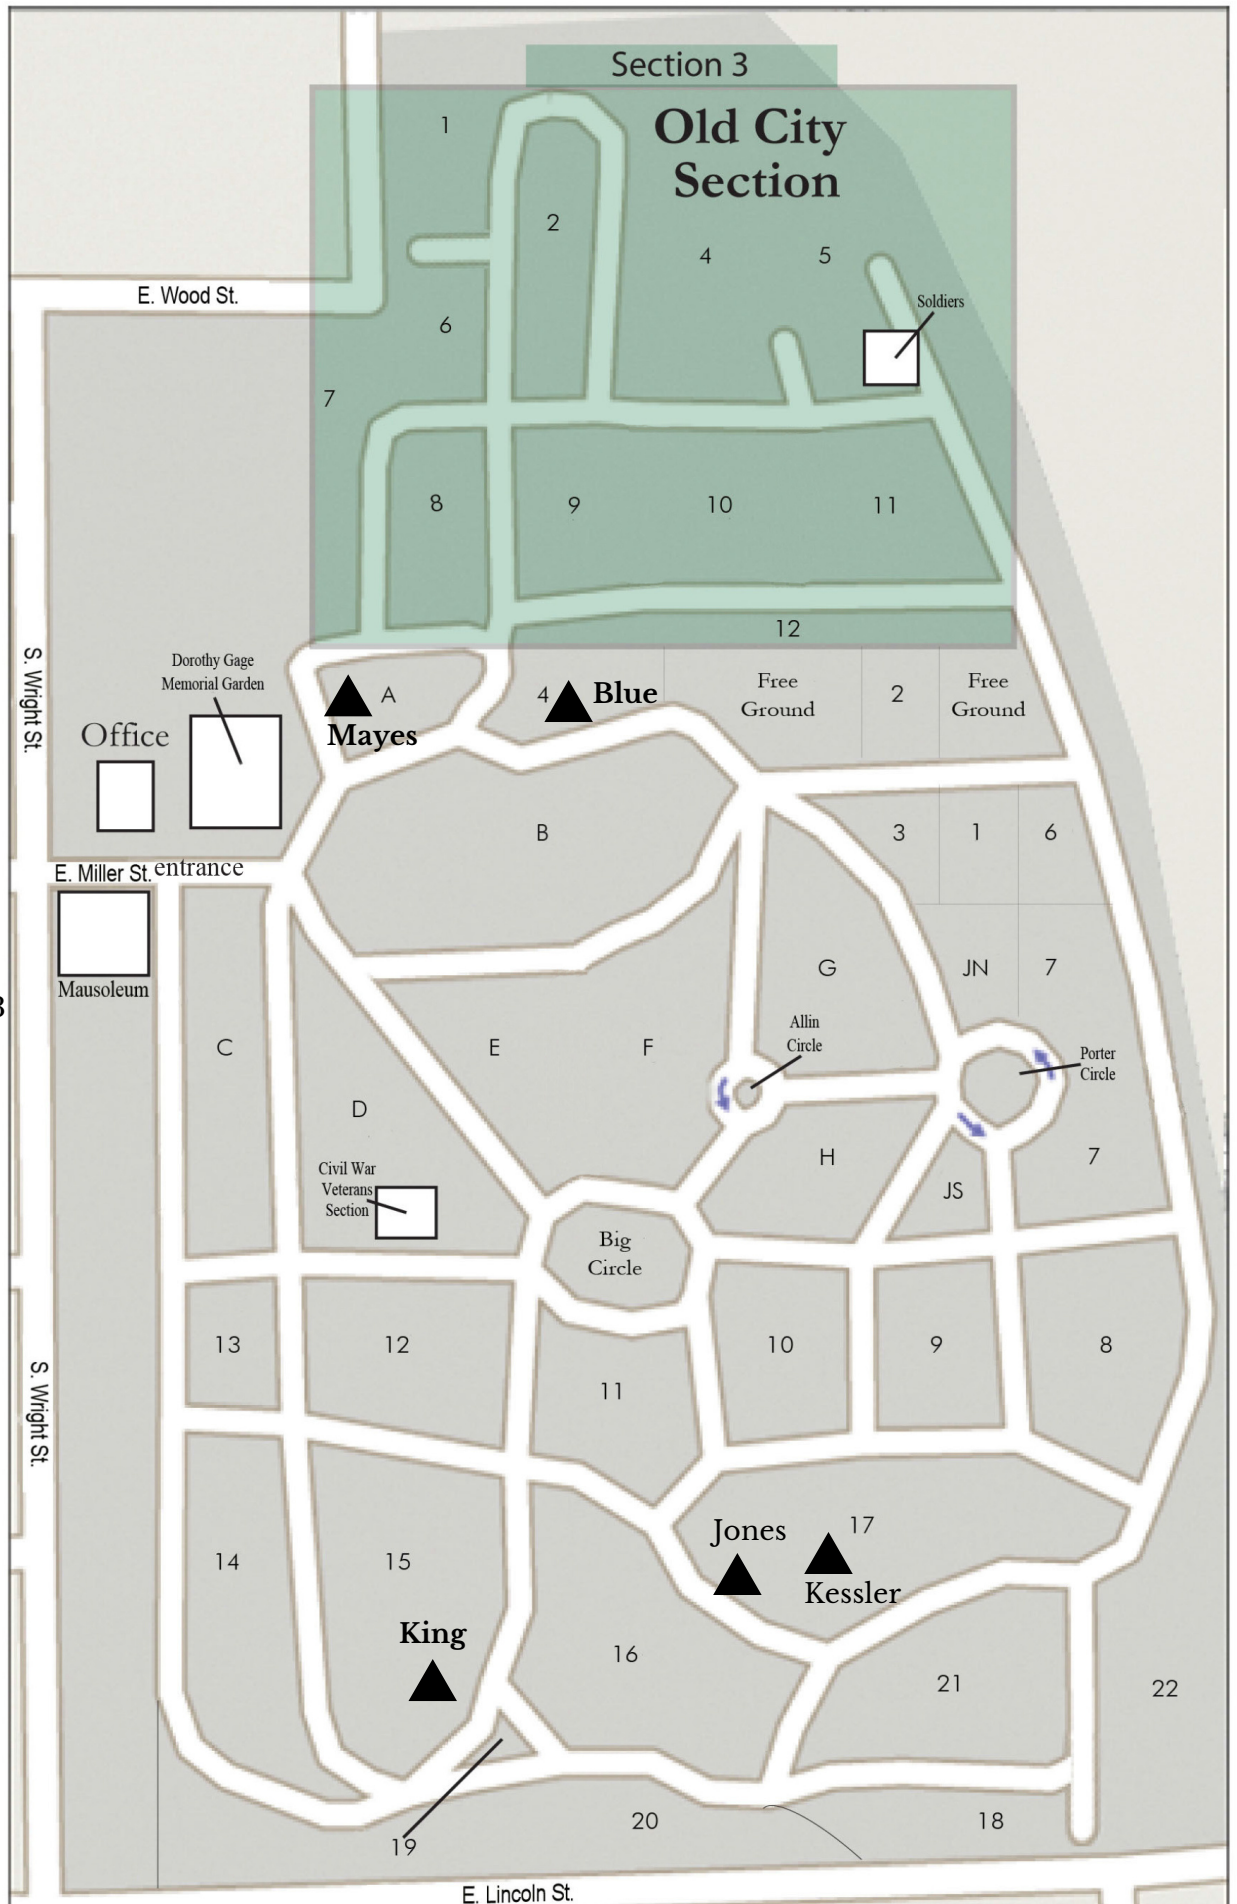

Evergreen Memorial Cemetery

- Richard Blue 4-32
- John Jackson Mayes A-33
- Samuel & Mary King 15-84
- Annie Ethel Jones 17-284
- Frances Kessler 17-213
- Paul Rhymer
Lexington Cemetery