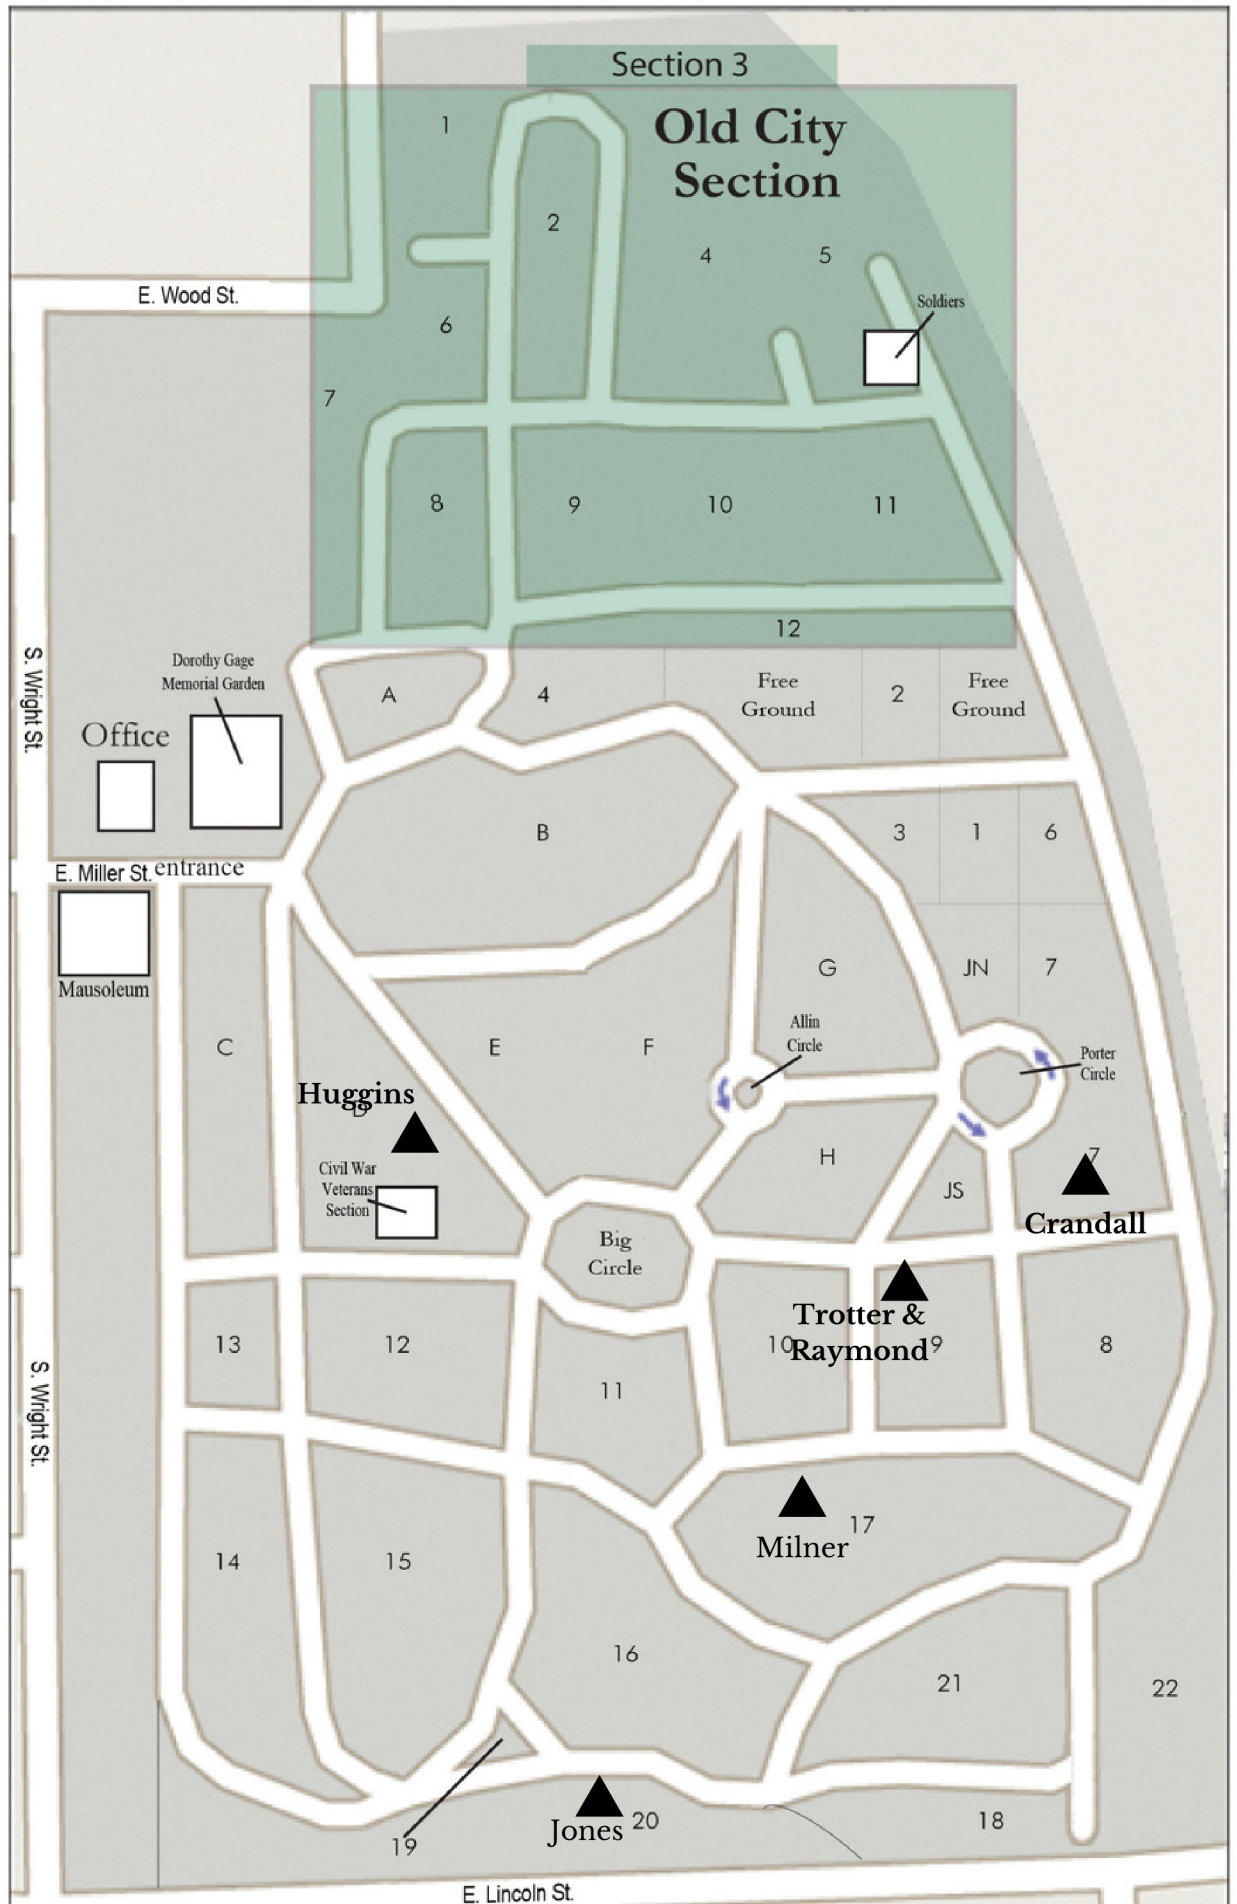

# Evergreen Memorial Cemetery

- Eva Jones 20-370
- Ange Milner 17-10
- June Crandall 7-63
- Georgina Trotter 9-5
- Sarah Raymond 9-5
- Sophia Huggins D-409
- Gus & Edith Belt  
East Lawn Cemetery